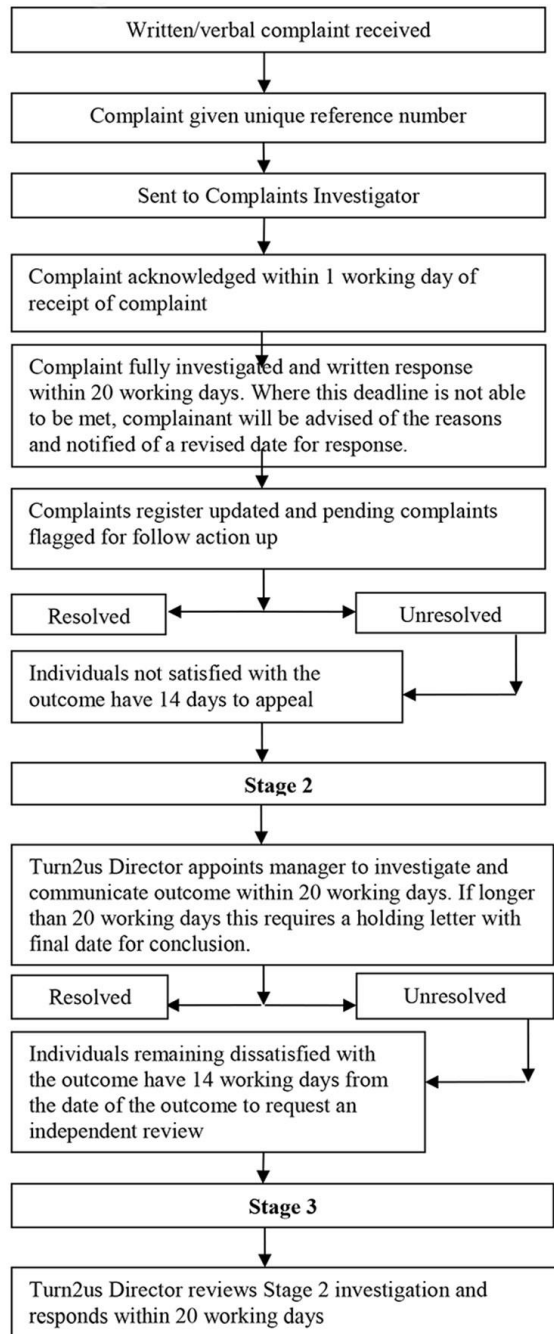

Turn2us Complaints Procedure Flow Chart June 2015

A: Turn2us, Hythe House, 200 Shepherds Bush Road, London W6 7NL **E:** info@turn2us.org.uk

TURN2US.ORG.UK